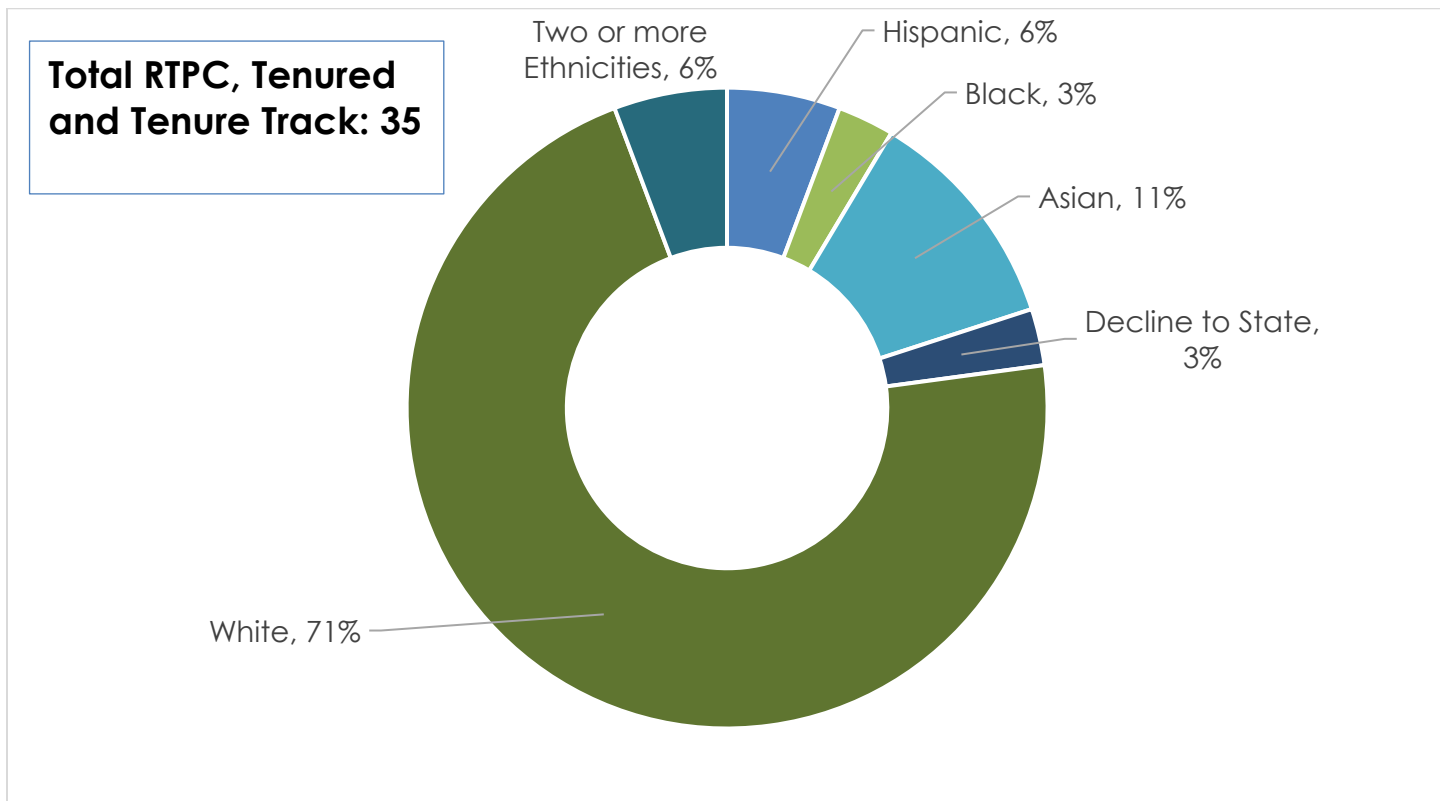

## Total Faculty Ethnicity (As of Spring 2021)

## Full Time RTPC, Tenure and Tenure Track Faculty by Ethnicity (As of Spring 2021)

## Adjunct Faculty by Ethnicity (As of Spring 2021)