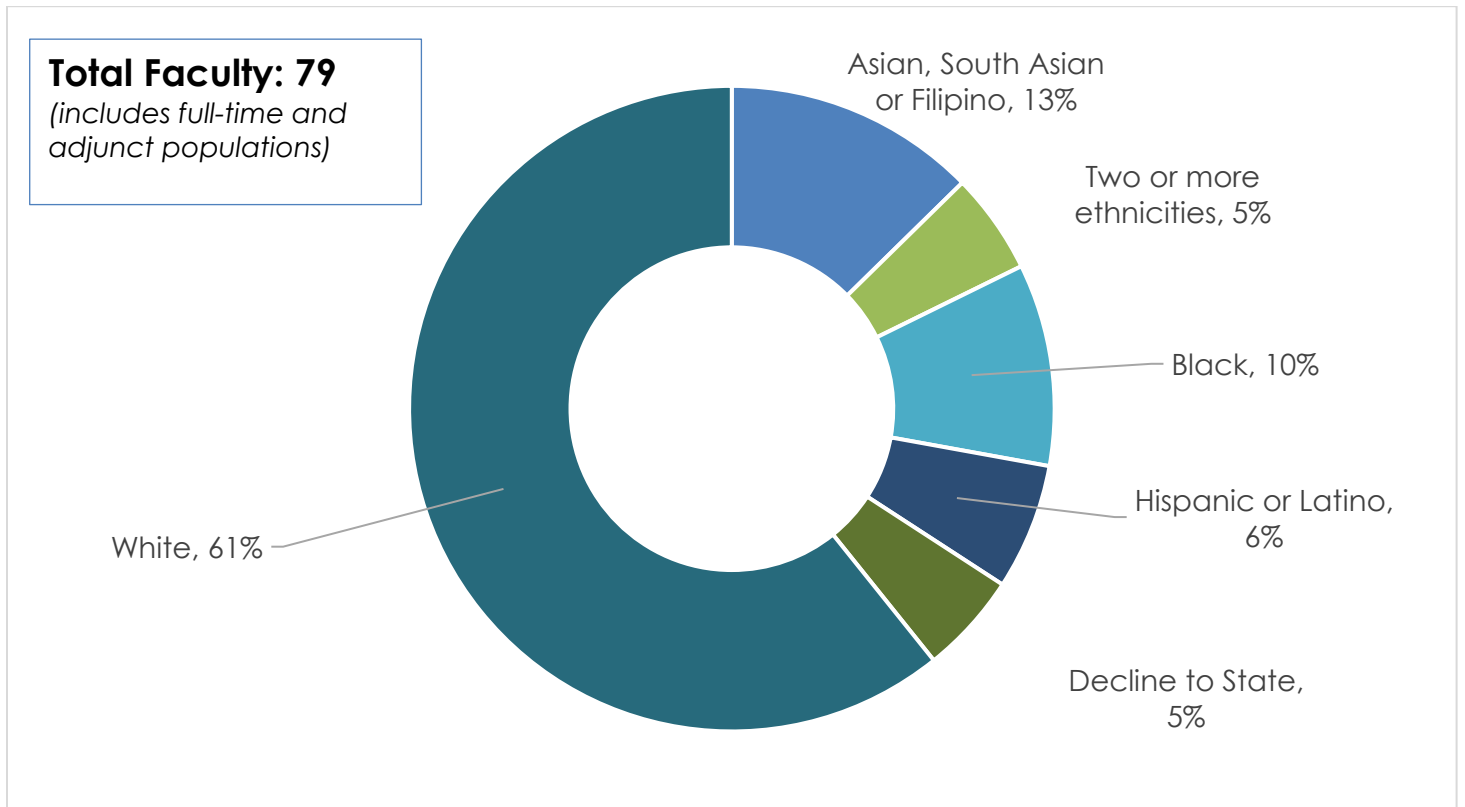

# USC School of Dramatic Arts

## Total Faculty Ethnicity (As of Spring 2021)

## Adjunct Faculty by Ethnicity (As of Spring 2021)