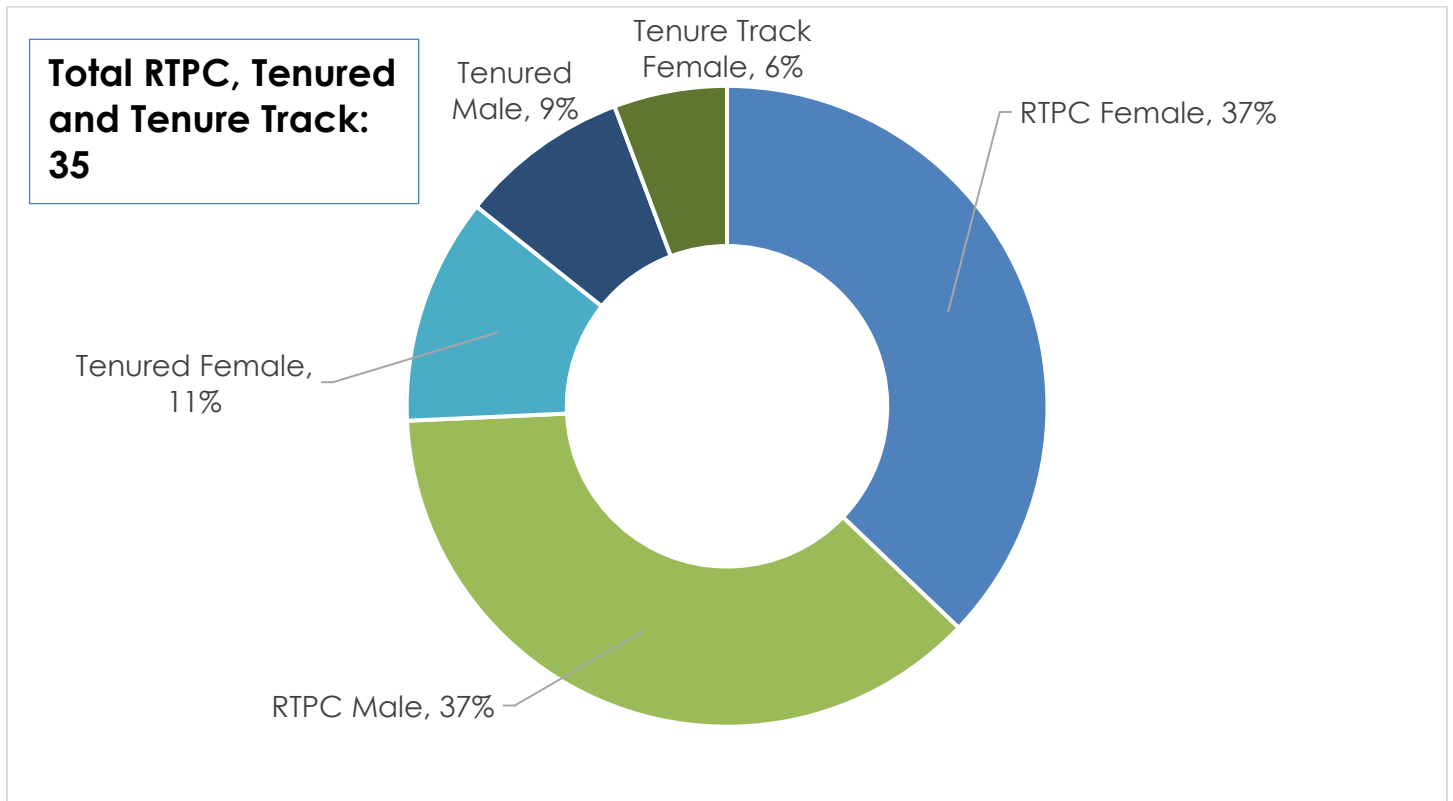

Full Time RTPC, Tenure and Tenure Track Faculty by Gender (As of Spring 2021)