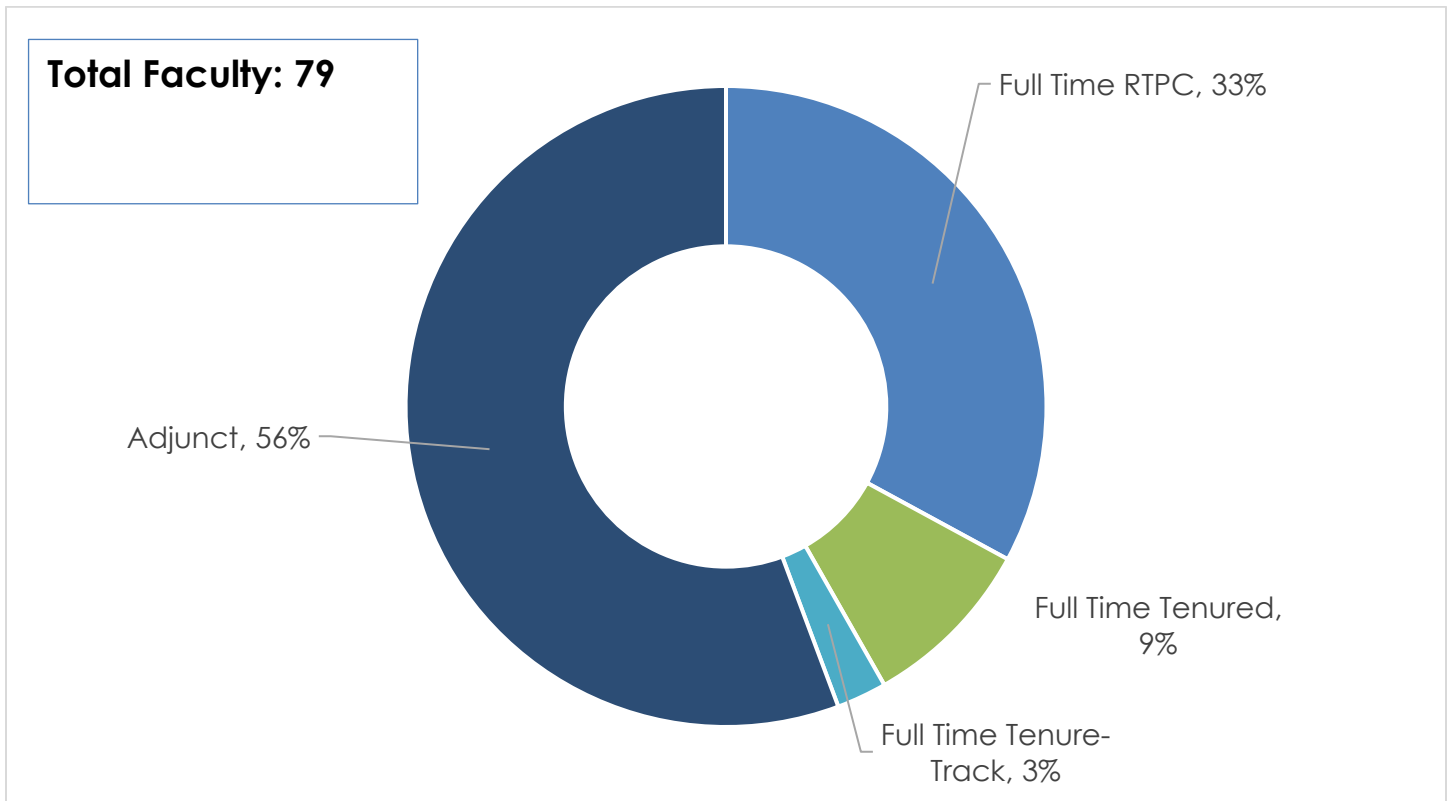

USC School of Dramatic Arts

Faculty Classifications (As of Spring 2021)