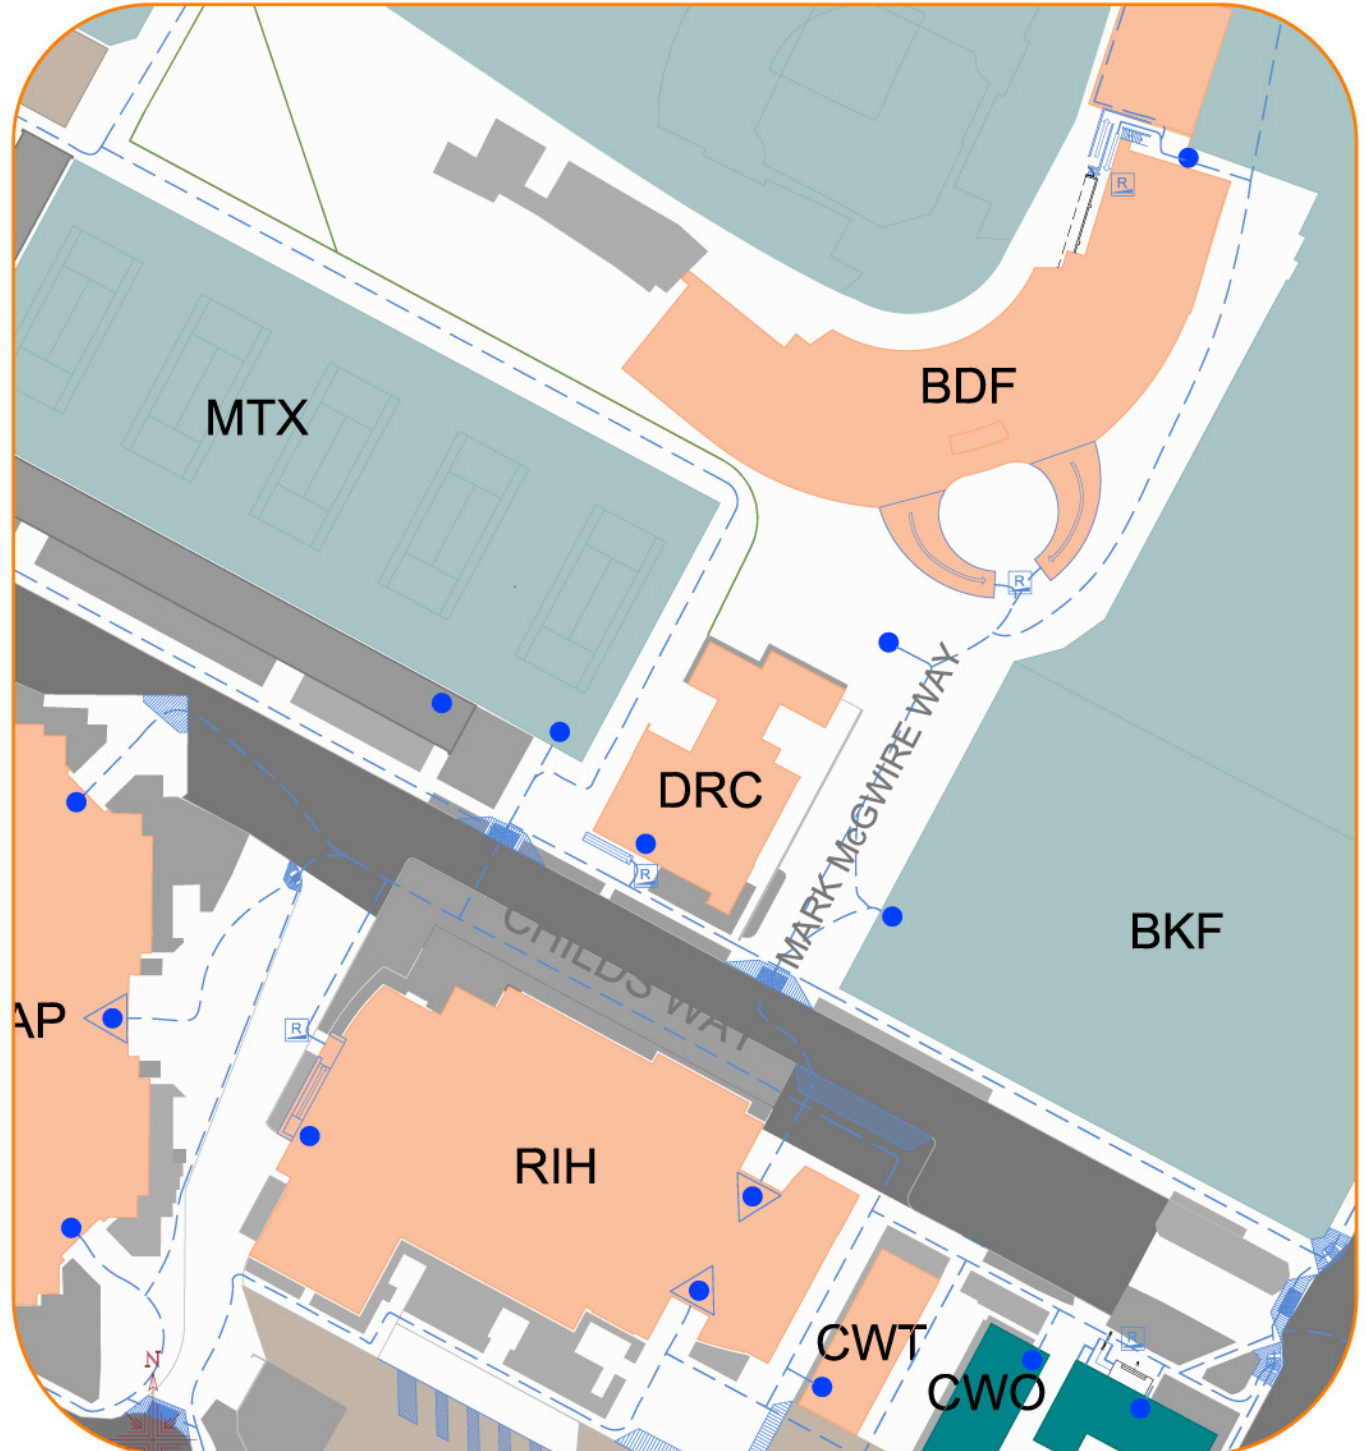

## DRAMA CENTER - DRC

### SYMBOLS KEY

-  Entrance
-  Automatic Door Opener
-  Building Ramp Access Available
-  Accessible Parking. # of spaces
-  Van Accessible Parking. # of spaces
-  Car Accessible Parking. # of spaces
-  Crosswalk
-  Audible Signal / Traffic Signal
-  Access Route. Walkway or ramp having a slope < 1"/ft with level landings every 30'
-  Building Ramp
-  A building with one or more grade level or ramped entrances
-  A building with one or more accessible entrances but with limited access to all floors
-  A building with no grade level or ramped entrances
-  Wheelchair lift entrance.
-  Curb Access

### ACCESSIBILITY INFO

Ramped entrance on South side

SCALE: N.T.S.

DATE REVISED: 10/07