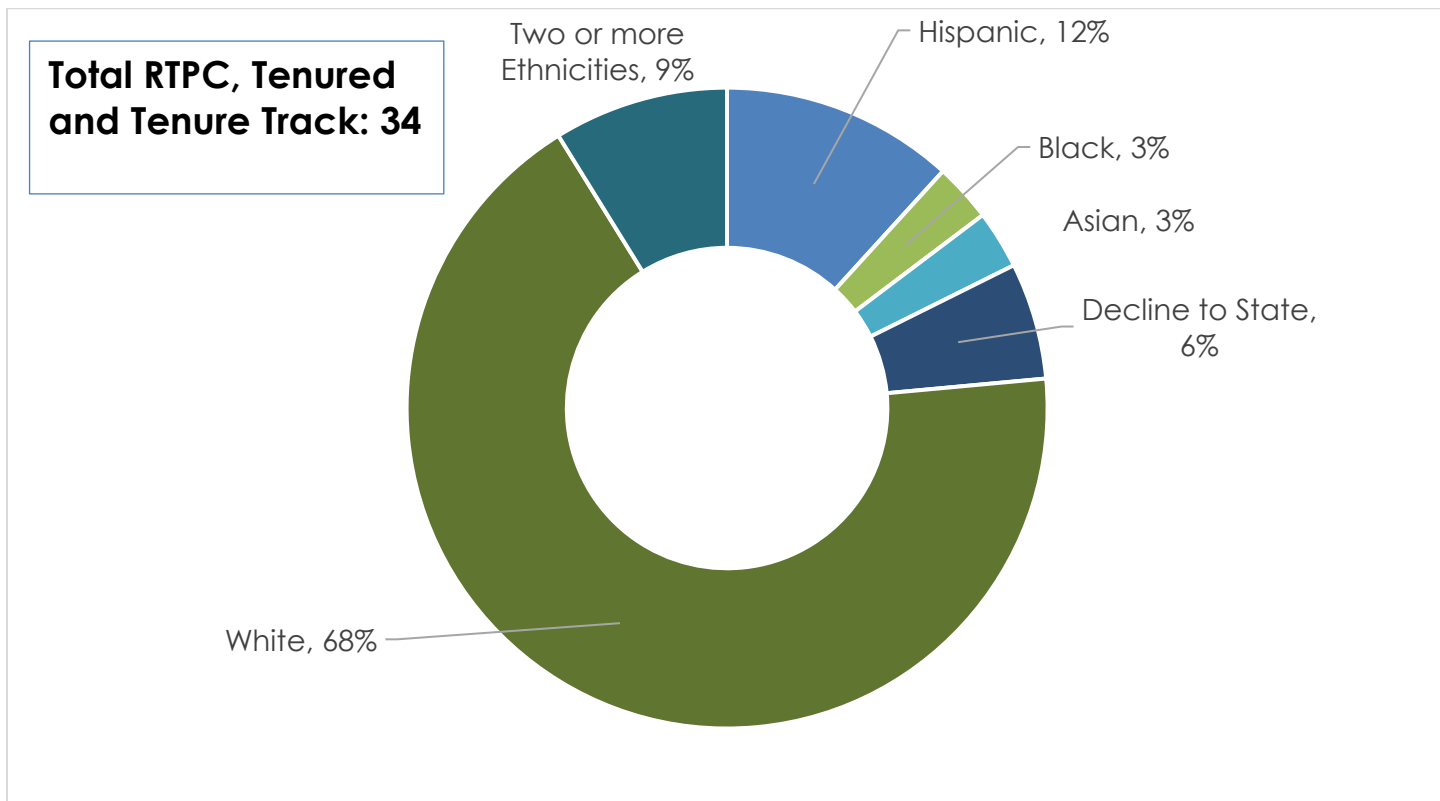

USC School of Dramatic Arts

Total Faculty Ethnicity (As of Fall 2020)

USC School of Dramatic Arts

Faculty Classifications (As of Fall 2020)

Full Time RTPC, Tenure and Tenure Track Faculty by Ethnicity (As of Fall 2020)

USC School of Dramatic Arts

Full Time RTPC, Tenure and Tenure Track Faculty by Gender (As of Fall 2020)

Adjunct Faculty by Ethnicity (As of Fall 2020)

Adjunct Faculty by Gender (As of Fall 2020)