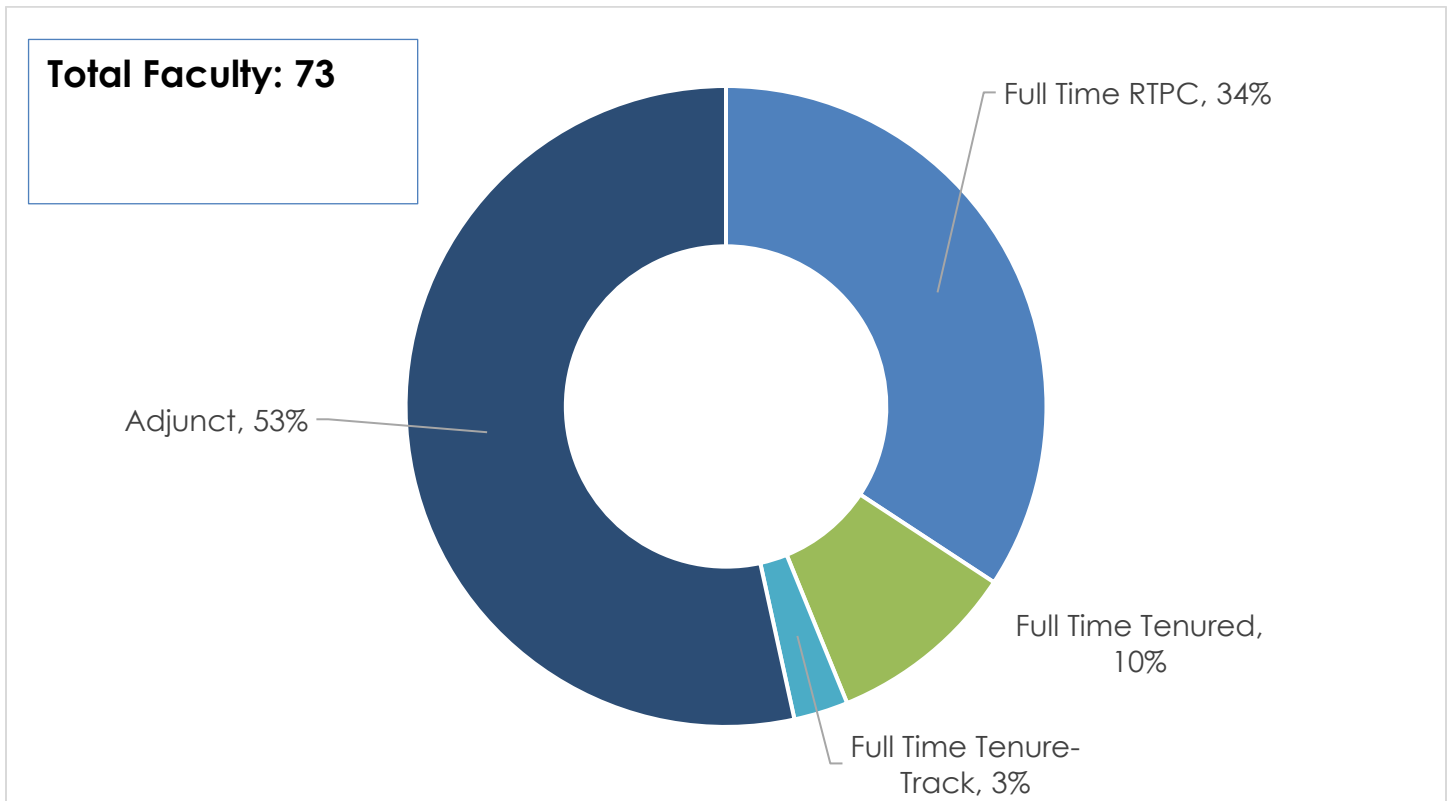

USC School of Dramatic Arts

Total Faculty Ethnicity (As of Fall 2020)

USC School of Dramatic Arts

Faculty Classifications (As of Fall 2020)

Full Time RTPC, Tenure and Tenure Track Faculty by Ethnicity (As of Fall 2020)

USC School of Dramatic Arts

Full Time RTPC, Tenure and Tenure Track Faculty by Gender (As of Fall 2020)

Adjunct Faculty by Ethnicity (As of Fall 2020)

Adjunct Faculty by Gender (As of Fall 2020)