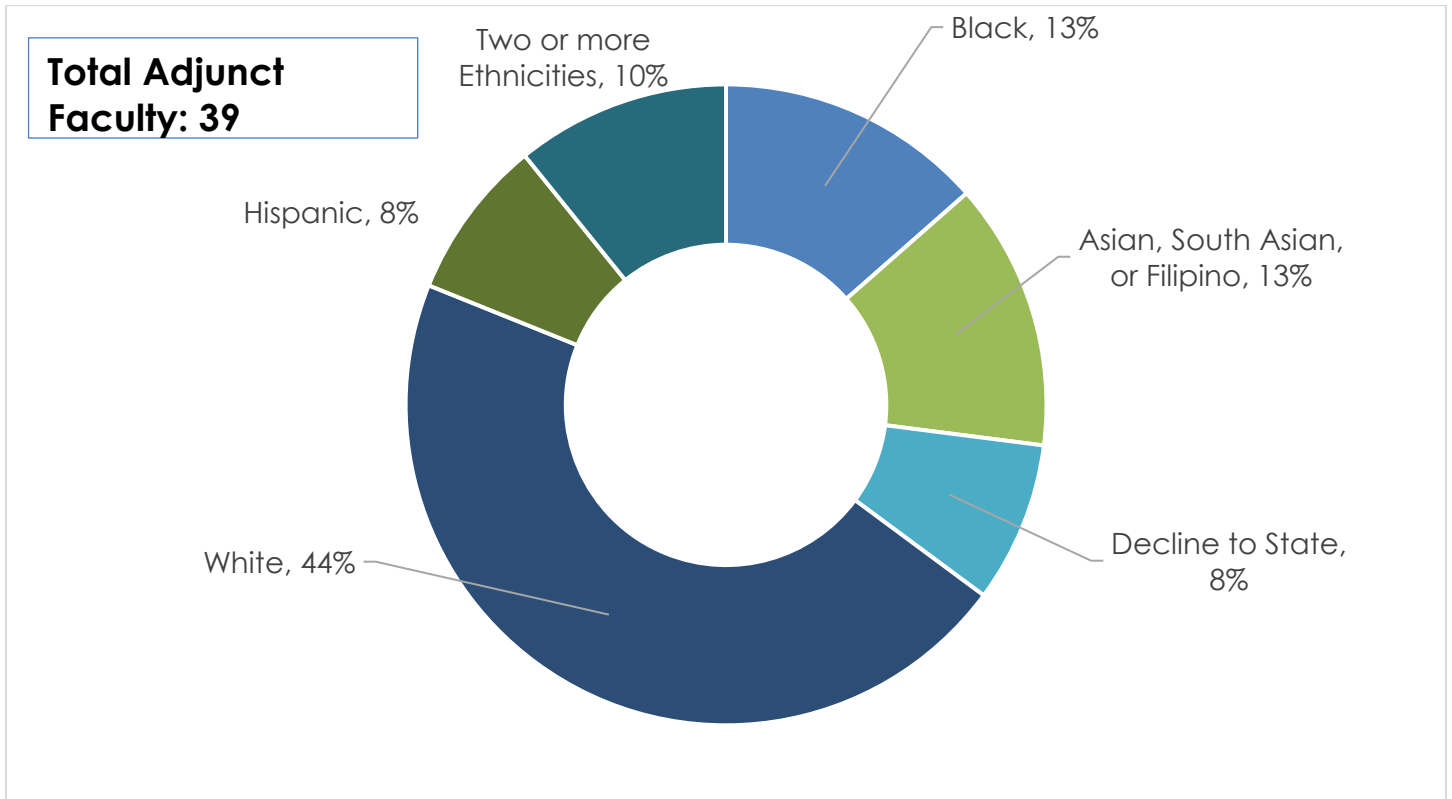

USC School of Dramatic Arts

Total Faculty Ethnicity (As of Fall 2020)

USC School of Dramatic Arts

Faculty Classifications (As of Fall 2020)

Full Time RTPC, Tenure and Tenure Track Faculty by Ethnicity (As of Fall 2020)

USC School of Dramatic Arts

Full Time RTPC, Tenure and Tenure Track Faculty by Gender (As of Fall 2020)

Adjunct Faculty by Ethnicity (As of Fall 2020)

Adjunct Faculty by Gender (As of Fall 2020)