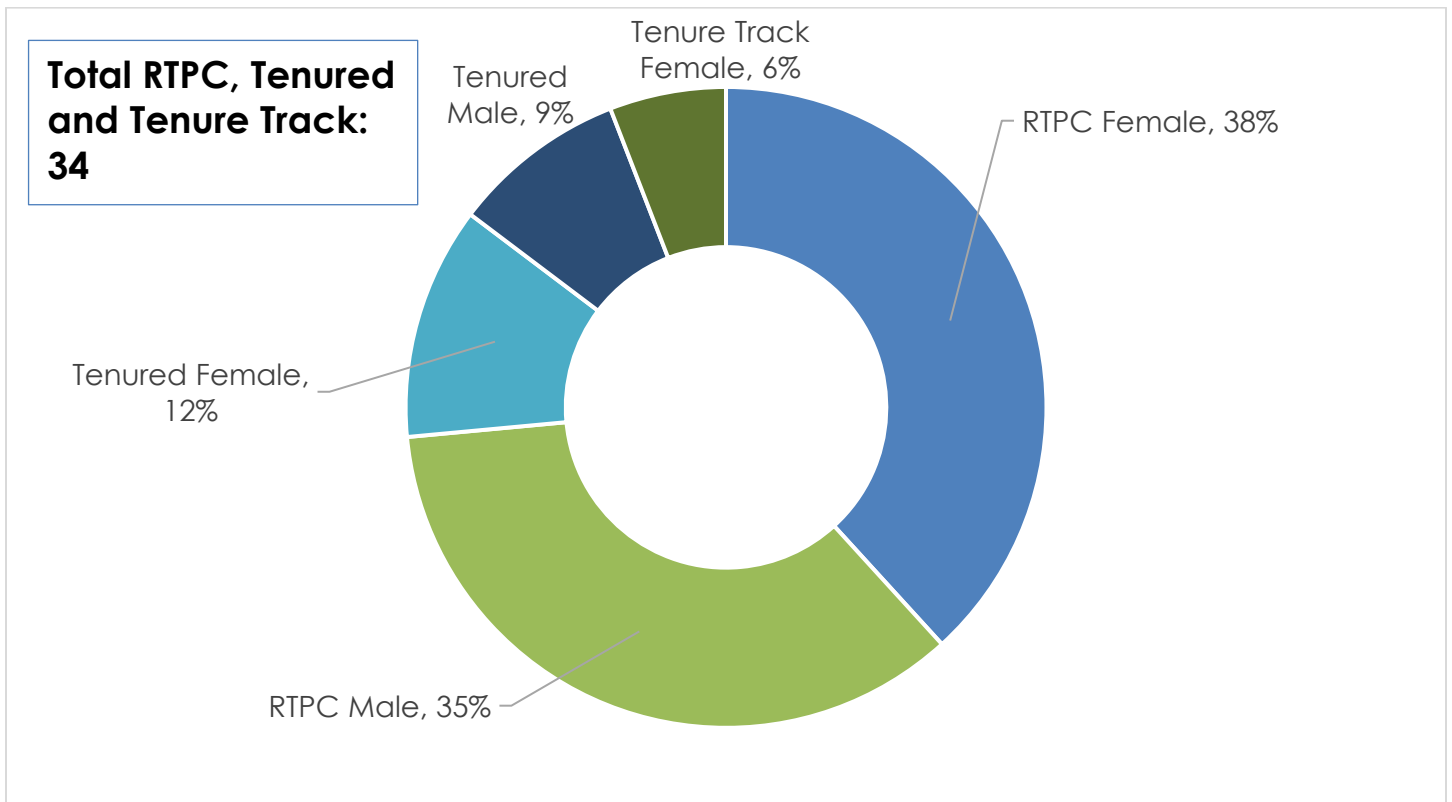

USC School of Dramatic Arts

Total Faculty Ethnicity (As of Fall 2020)

USC School of Dramatic Arts

Faculty Classifications (As of Fall 2020)

Full Time RTPC, Tenure and Tenure Track Faculty by Ethnicity (As of Fall 2020)

USC School of Dramatic Arts

Full Time RTPC, Tenure and Tenure Track Faculty by Gender (As of Fall 2020)

Adjunct Faculty by Ethnicity (As of Fall 2020)

Adjunct Faculty by Gender (As of Fall 2020)