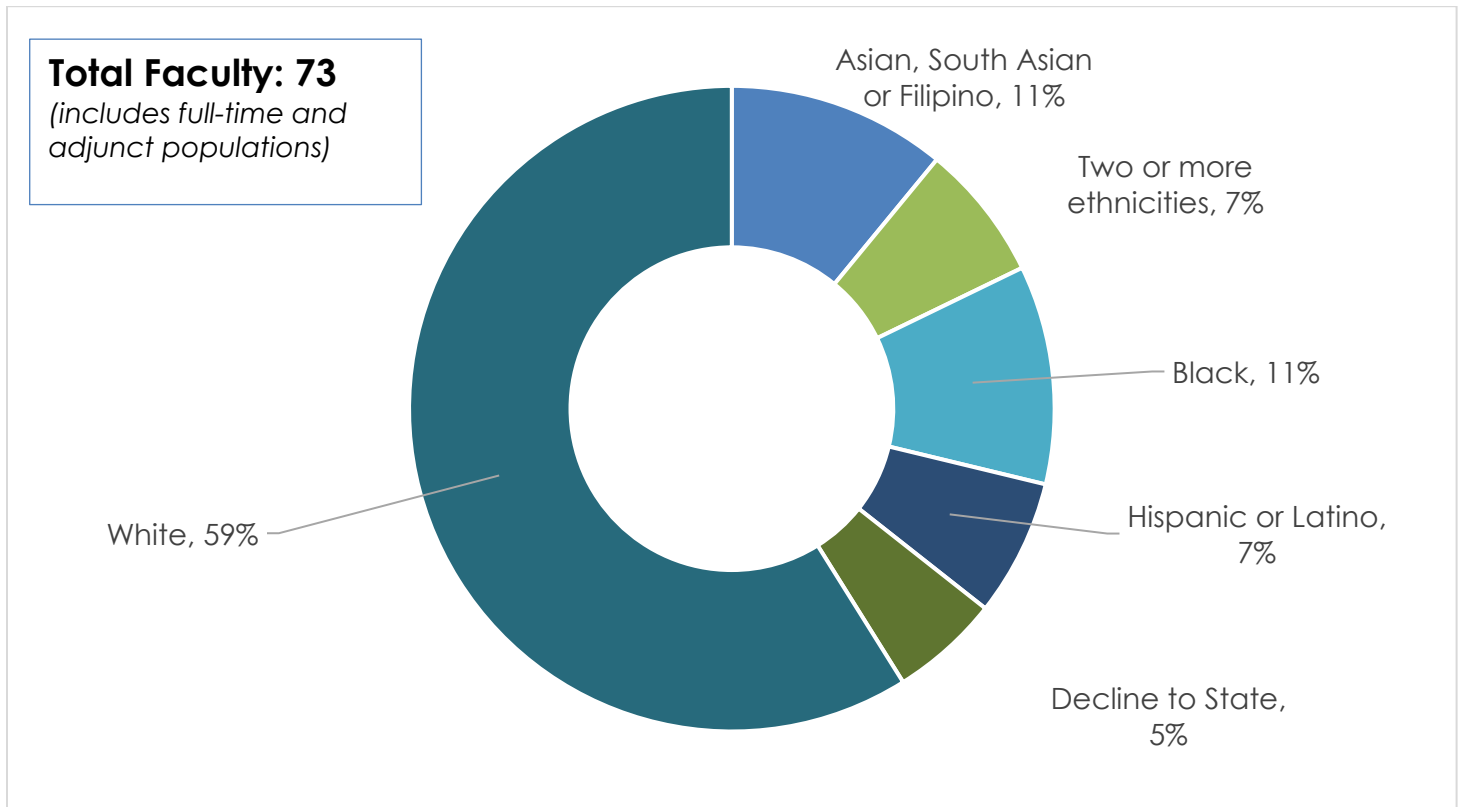

USC School of Dramatic Arts

Total Faculty Ethnicity (As of Fall 2020)

USC School of Dramatic Arts

Faculty Classifications (As of Fall 2020)

Full Time RTPC, Tenure and Tenure Track Faculty by Ethnicity (As of Fall 2020)

USC School of Dramatic Arts

Full Time RTPC, Tenure and Tenure Track Faculty by Gender (As of Fall 2020)

Adjunct Faculty by Ethnicity (As of Fall 2020)

Adjunct Faculty by Gender (As of Fall 2020)