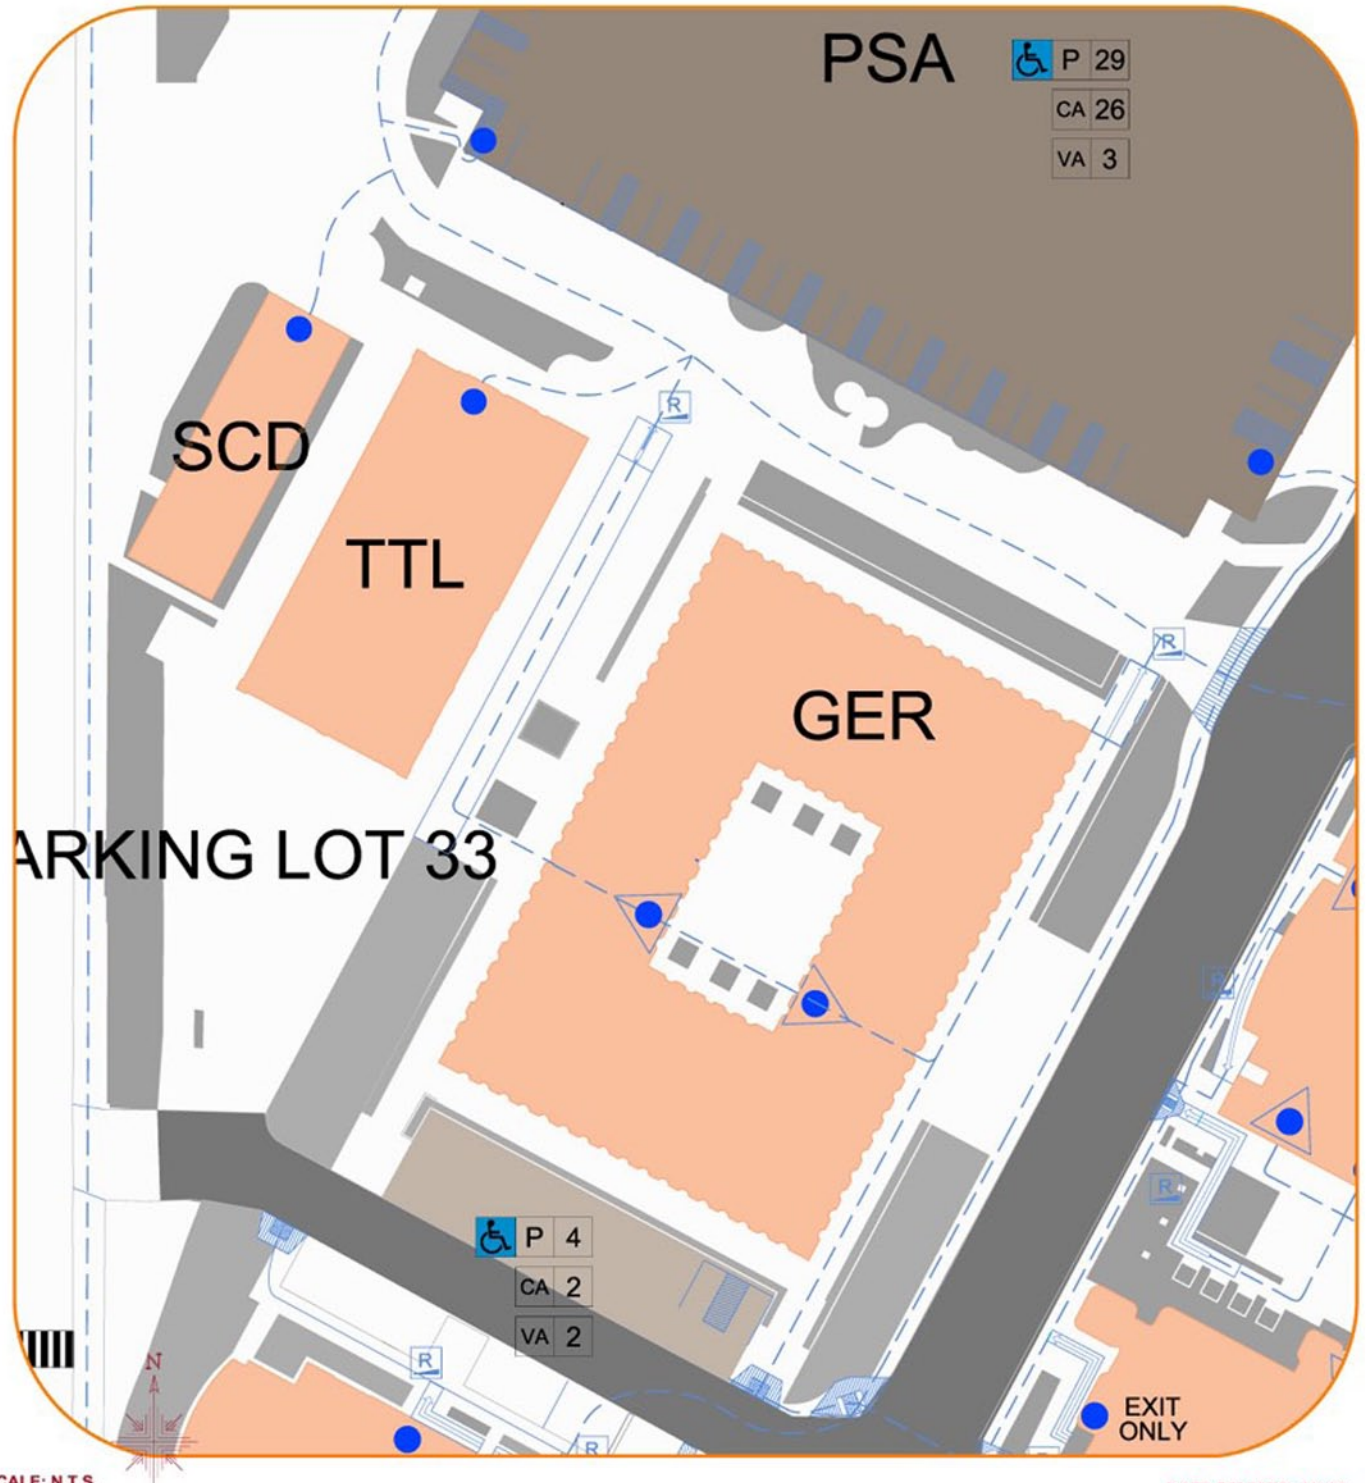

SCENE DOCK THEATRE SCD

SYMBOLS KEY

-  Entrance
-  Automatic Door Opener
-  Building Ramp Access Available
-  Accessible Parking. # of spaces
-  Van Accessible Parking. # of spaces
-  Car Accessible Parking. # of spaces
-  Crosswalk
-  Audible Signal / Traffic Signal
-  Access Route. Walkway or ramp having a slope < 1"/ft with level landings every 30'
-  Building Ramp
-  A building with one or more grade level or ramped entrances
-  A building with one or more accessible entrances but with limited access to all floors
-  A building with no grade level or ramped entrances
-  Wheelchair lift entrance.
-  Curb Access

ACCESSIBILITY INFO

Entrance on the North side.

SCALE: N.T.S.

DATE REVISED: 10/07